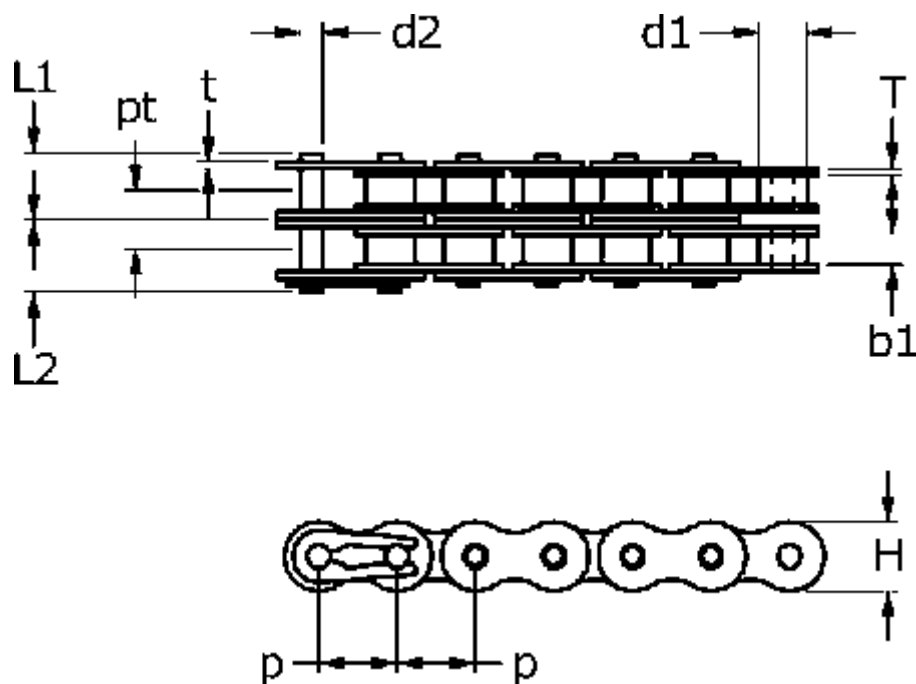

Article number: 613200013  
 Description: Tsubaki 20 B-2 Duplex rollerchain  
 Standard GT4 Winner  
 Note: 20 B-2

## Measures

$b1$	= 19.56	$pt$	= 36.45
Breaking power	= 170kN	$T$	= 4.4
$d1$	= 19.05	$t$	= 3.4
$d2$	= 10.19		
$H$	= 26		
$L1$	= 38.25		
$L2$	= 41.45		
$P$	= 31.75		